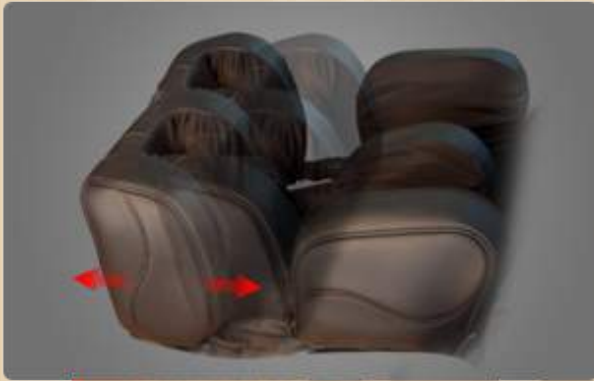

- Spring footrest